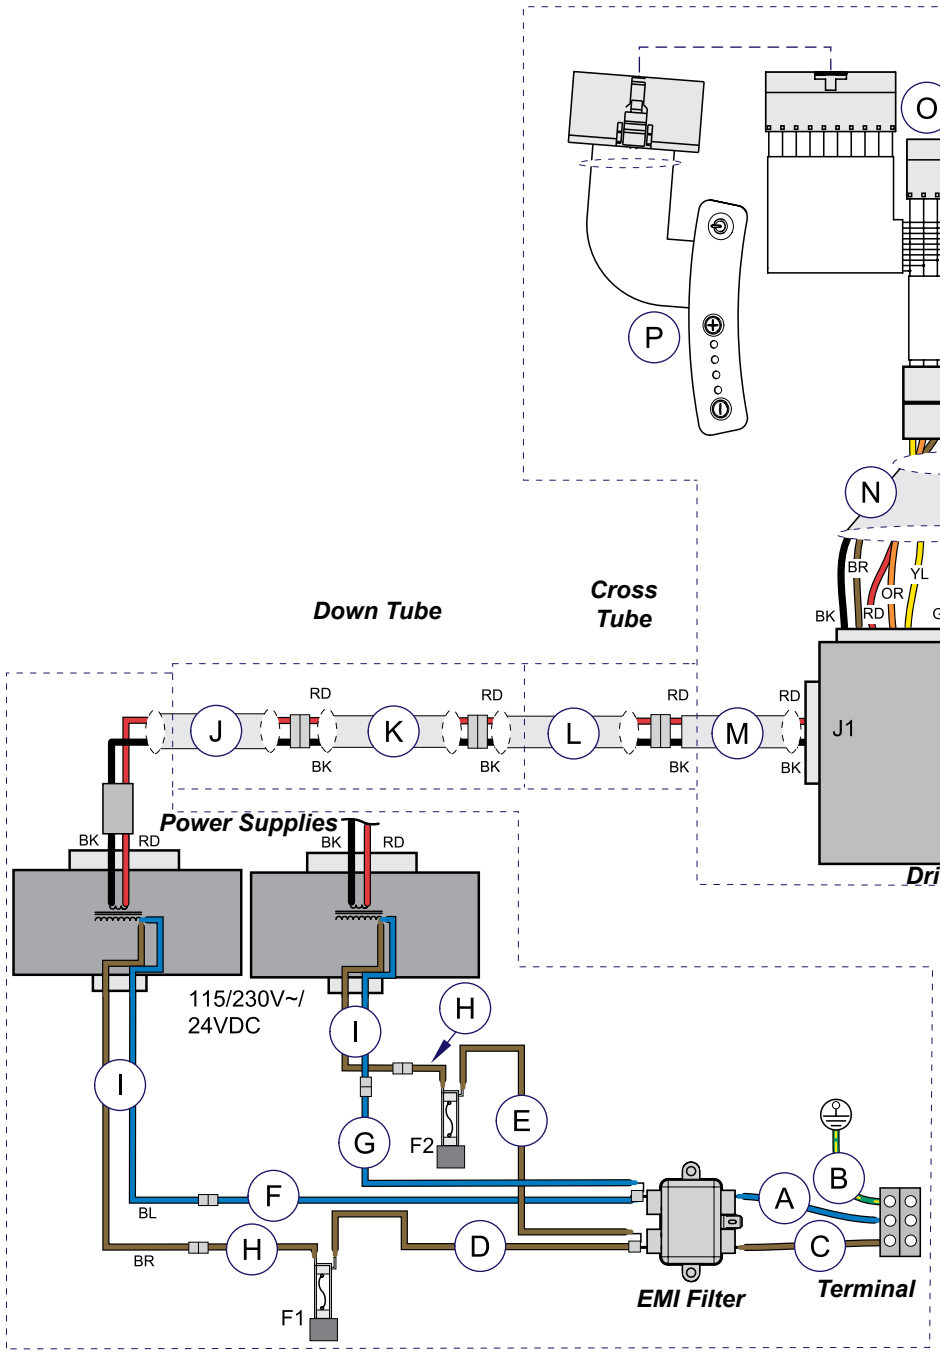

Down Tube

Cross Tube

Driver Board
MA10069I

Junction Box

Item	Description	Part Number	Qty.
A	Blue Wire (between terminal & filter)	015-0737-47	1
B	Green/Yellow Wire (btw term. & filter)	015-0737-53	1
C	Brown Wire (between terminal & filter)	015-0737-50	1
D	Brown Wire (from filter)	015-0737-52	1
E	Brown Wire (off conn. from filter)	015-0737-51	1
F	Blue Wire (from filter)	015-0737-49	1
G	Blue Wire (off conn. from filter)	015-0737-48	1
H	Brown Wire	015-0737-46	2
I	AC Inlet Power Harness	015-3130-00	2
J	DC Power Harness	015-3131-00	2
K	Interconnect Harness		2
	for 8' ceiling	015-3367-00	
	for 9' ceiling	015-3367-01	
	for 10' ceiling	015-3367-02	
L	Arm Harness (incl. conn. 015-2225-00)	015-3318-00	2
M	Power Harness	015-3223-00	2
N	Keypad Harness	015-3256-00	2
O	Membrane Harness	015-3132-00	2
P	Membrane Switch		4
	for Ritter models	015-3152-00	
	for Midmark models	015-3459-00	
Q	Lighthouse Harness	015-3133-00	2

[Color Abbreviation Chart](#)

Model(s):	Mounting Style	Serial Numbers:
255 (-003 / -004; -023 / -024)	Ceiling (8 ft. / 9 ft - Double)	All

TP209 Rev. A