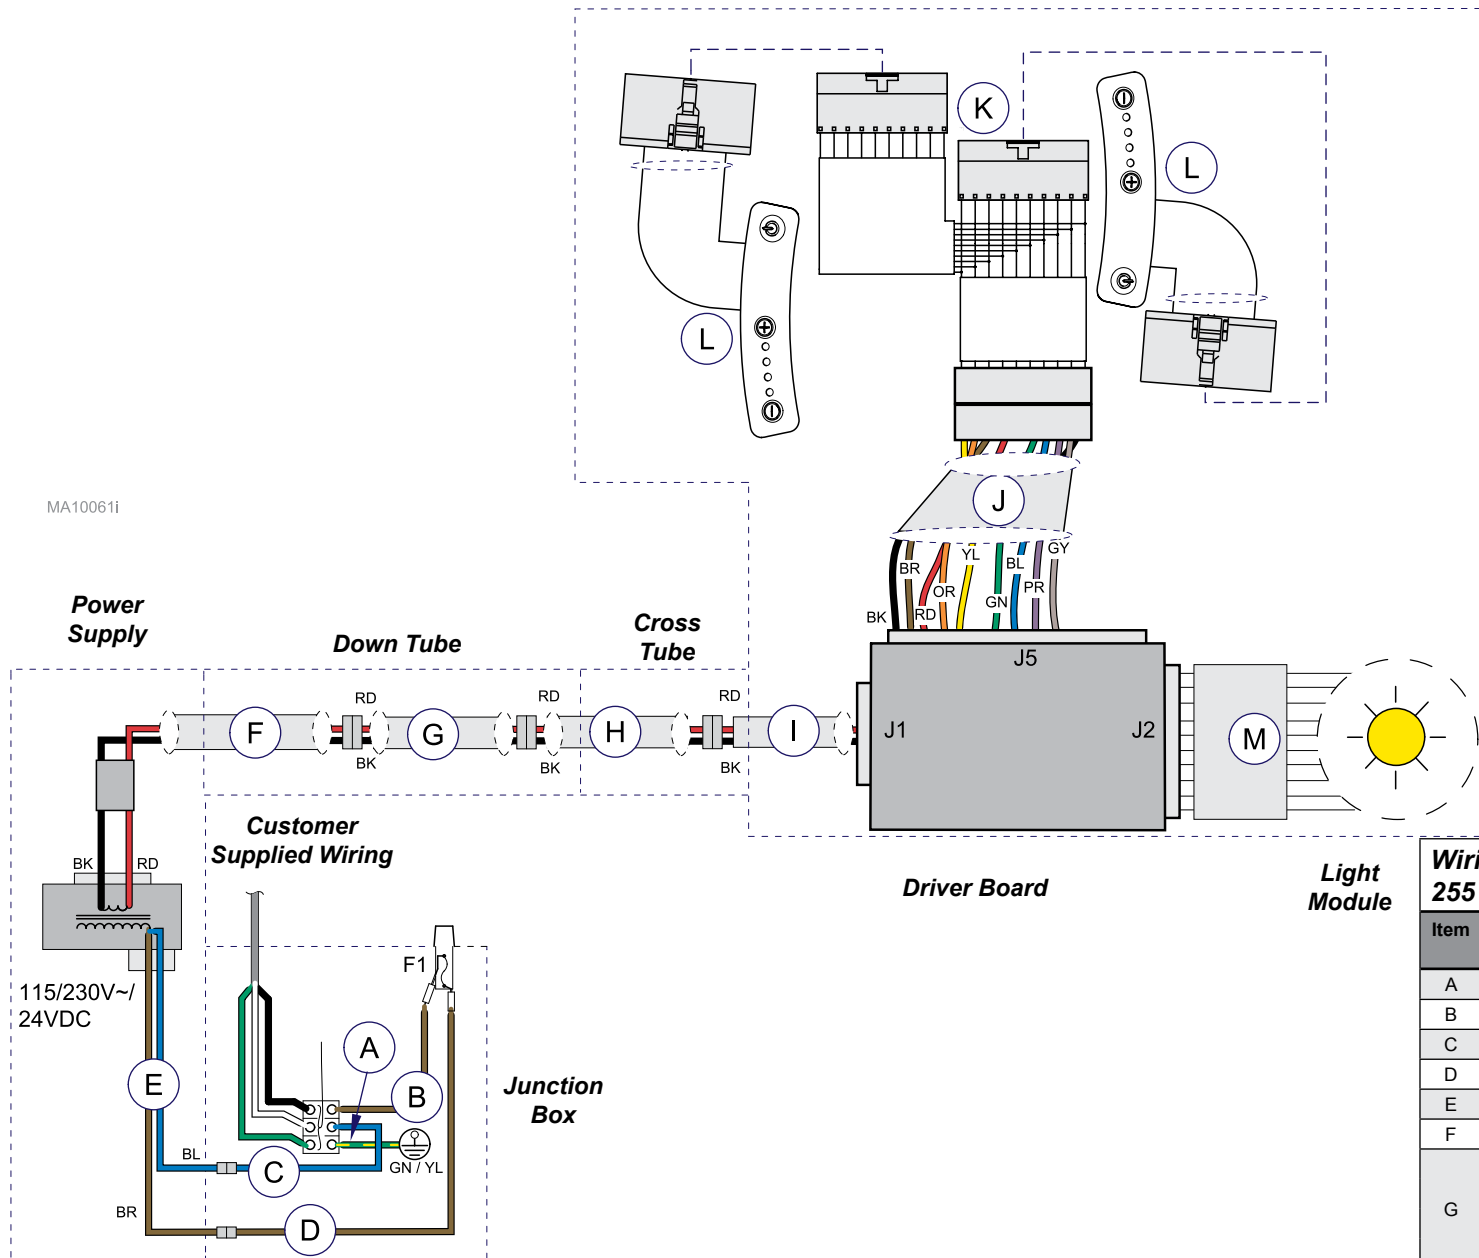

Wiring Diagrams: 255 LED Light

Attention

This document contains wiring and/or tubing diagrams for the models listed in the table below. Locate the desired model / serial number, then click on the blue text to view the desired diagram.

| Lighthead | Mounting Style | Model Numbers | Serial Numbers: | Refer To: |
|-----------|-------------------------|---|-----------------|---|
| 255 | <i>Ceiling (Single)</i> | 115V~ & 230V~ : 255 (-001 / -002; -021 / -022) | <i>all</i> | <u>255 Ceiling Light (8 ft / 9 ft - Single)</u> |
| | <i>Ceiling (Double)</i> | 115V~ & 230V~ : 255 (-003 / -004; -023 / -024) | <i>all</i> | <u>255 Ceiling Light (8 ft / 9 ft - Double)</u> |
| | <i>Mobile</i> | 115V~ & 230V~ : 255 (-005 / -007; -025 / -027) | <i>all</i> | <u>255 Mobile Light</u> |
| | <i>Wall Mtd.</i> | 115V~ & 230V~ : 255 (-006; -026) | <i>all</i> | <u>255 Wall Mounted Light</u> |

Lighthouse

**Wiring Diagram:
255 Ceiling Mounted Light (Single)**

| Item | Description | Part Number |
|------|---------------------------------------|-------------|
| A | Ground Wire | 015-1170-04 |
| B | Brown Wire | 015-0737-06 |
| C | Blue Wire | 015-0737-45 |
| D | Brown Wire | 015-0737-46 |
| E | AC Inlet Power Harness | 015-3130-00 |
| F | DC Power Harness | 015-3131-00 |
| G | Interconnect Harness | |
| | for 8' ceiling | 015-3367-00 |
| | for 9' ceiling | 015-3367-01 |
| | for 10' ceiling | 015-3367-02 |
| H | Arm Harness (incl. conn. 015-2225-00) | 015-3318-00 |
| I | Power Harness | 015-3223-00 |
| J | Keypad Harness | 015-3256-00 |
| K | Membrane Harness | 015-3132-00 |
| L | Membrane Switch (Ritter models) | 015-3152-00 |
| | Membrane Switch (Midmark models) | 015-3459-00 |
| M | Lighthouse Harness | 015-3133-00 |