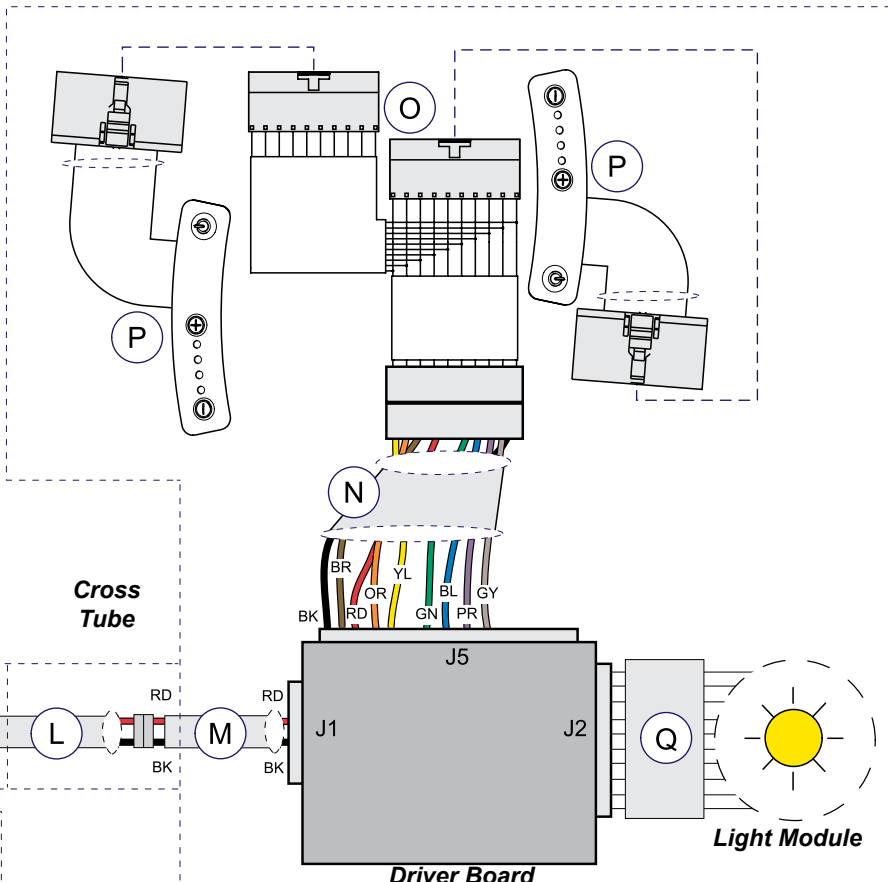

**Wiring Diagram:
255 Ceiling Mounted Light (Double)**

Lighthouse

Note
Refer to quantities listed (partially shown in graphic).