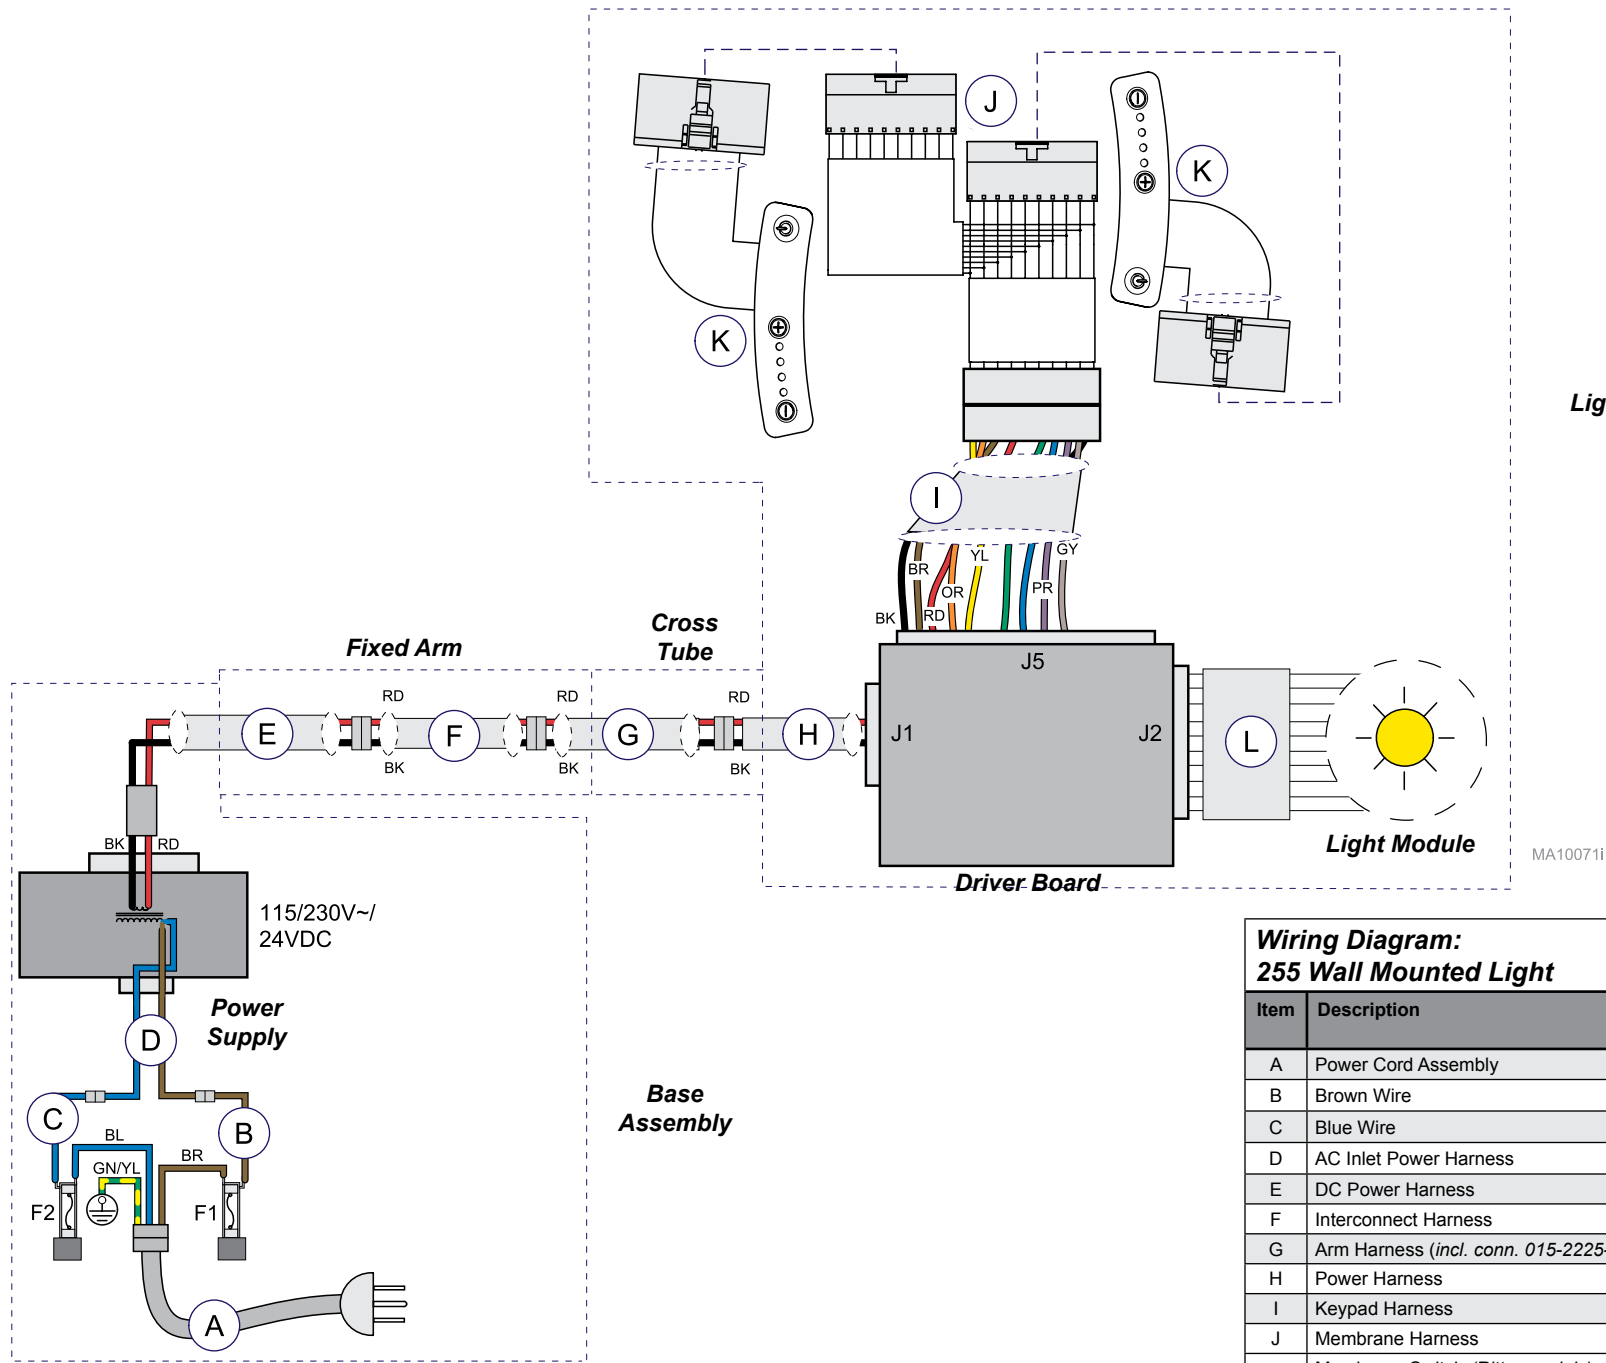

MA100711

**Wiring Diagram:
255 Wall Mounted Light**

Item	Description	Part Number
A	Power Cord Assembly	002-1553-00
B	Brown Wire	015-0737-46
C	Blue Wire	015-0737-45
D	AC Inlet Power Harness	015-3130-01
E	DC Power Harness	015-3131-00
F	Interconnect Harness	015-3367-03
G	Arm Harness (incl. conn. 015-2225-00)	015-3318-00
H	Power Harness	015-3223-00
I	Keypad Harness	015-3256-00
J	Membrane Harness	015-3132-00
K	Membrane Switch (Ritter models)	015-3152-00
	Membrane Switch (Midmark models)	015-3459-00
L	Lighthouse Harness	015-3133-00

[Color Abbreviation Chart](#)

Model(s):	Mounting Style	Serial Numbers:
255 (-006; -026)	Wall	All