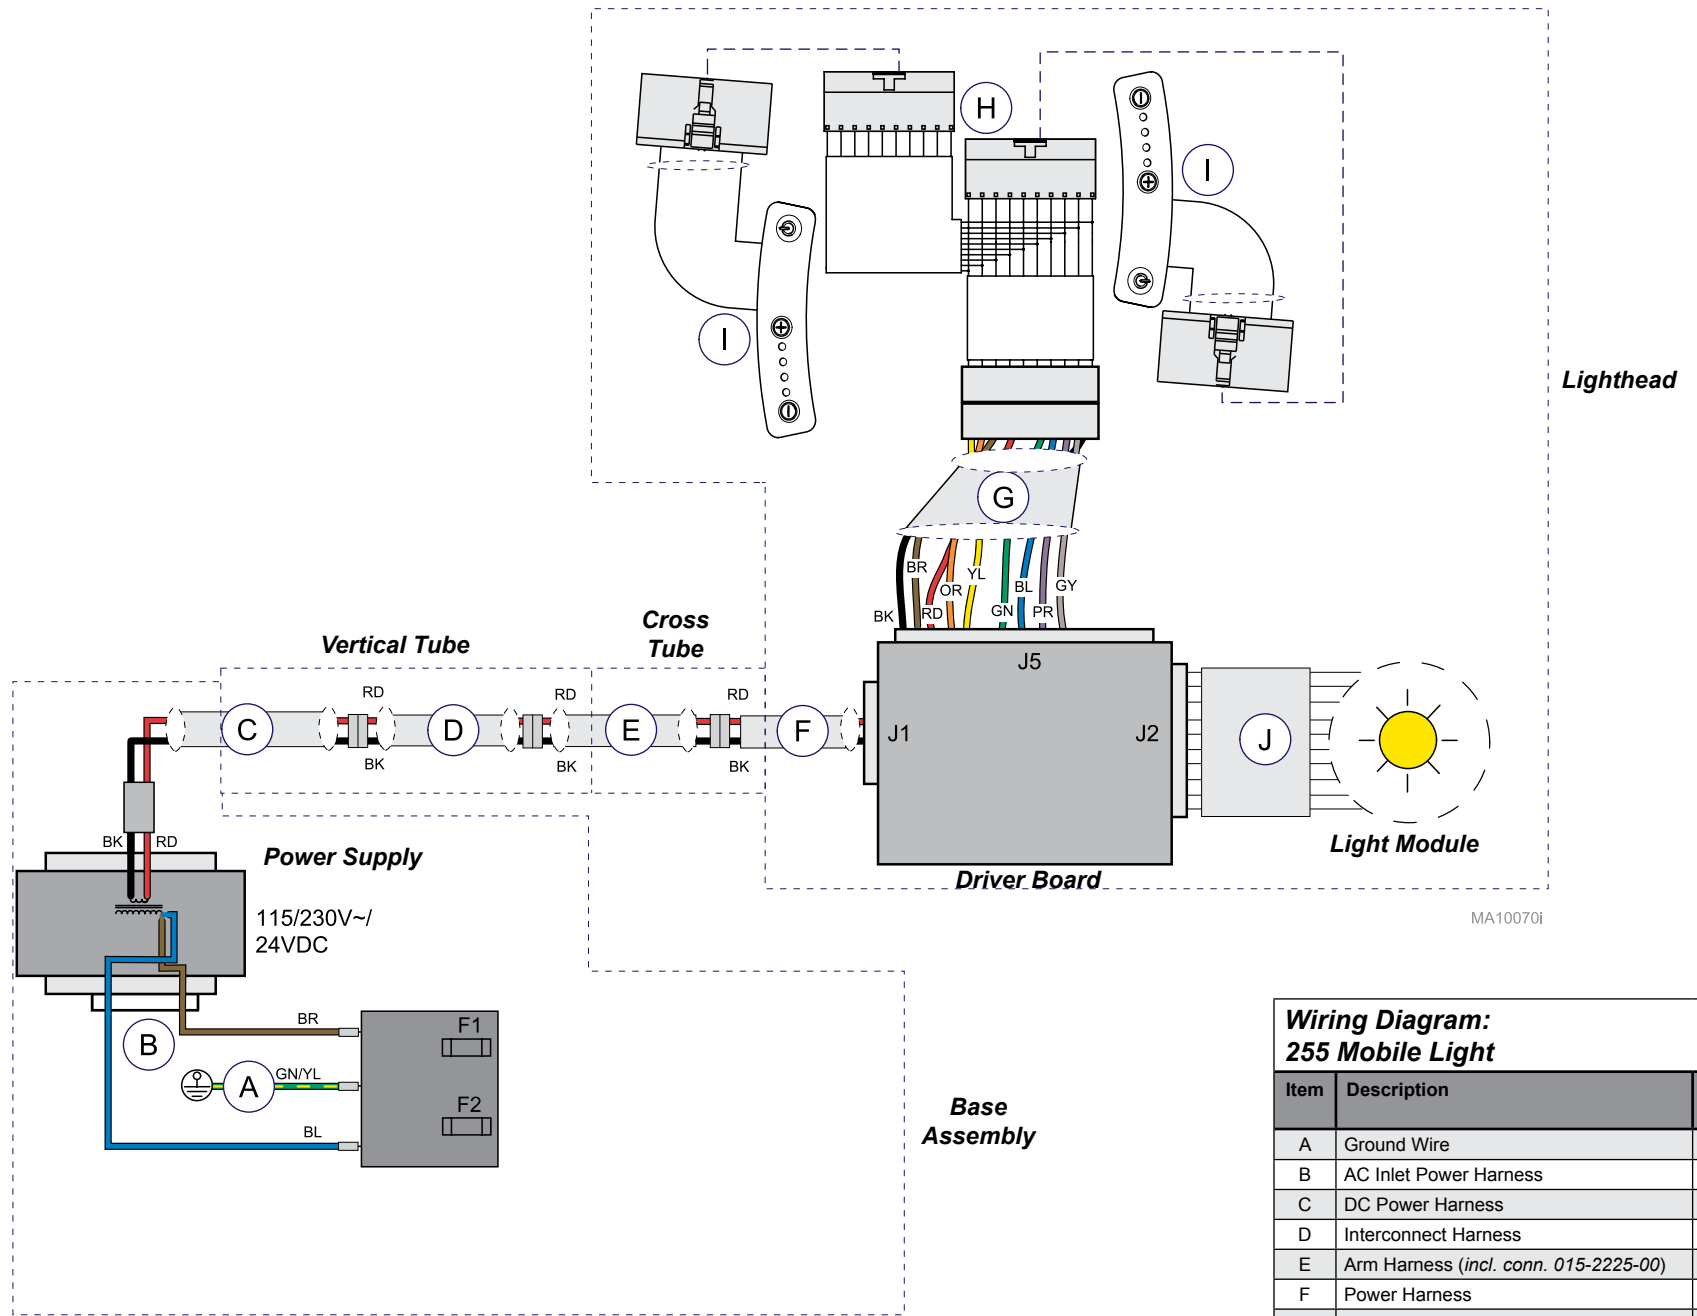

Lighthouse

Note
Refer to quantities listed (partially shown in graphic).

Down Tube

Cross Tube

Driver Board
MA10069I

Junction Box

**Wiring Diagram:
255 Ceiling Mounted Light (Double)**

| Item | Description | Part Number | Qty. |
|------|--|-------------|------|
| A | Blue Wire (between terminal & filter) | 015-0737-47 | 1 |
| B | Green/Yellow Wire (btw term. & filter) | 015-0737-53 | 1 |
| C | Brown Wire (between terminal & filter) | 015-0737-50 | 1 |
| D | Brown Wire (from filter) | 015-0737-52 | 1 |
| E | Brown Wire (off conn. from filter) | 015-0737-51 | 1 |
| F | Blue Wire (from filter) | 015-0737-49 | 1 |
| G | Blue Wire (off conn. from filter) | 015-0737-48 | 1 |
| H | Brown Wire | 015-0737-46 | 2 |
| I | AC Inlet Power Harness | 015-3130-00 | 2 |
| J | DC Power Harness | 015-3131-00 | 2 |
| K | Interconnect Harness | | 2 |
| | for 8' ceiling | 015-3367-00 | |
| | for 9' ceiling | 015-3367-01 | |
| | for 10' ceiling | 015-3367-02 | |
| L | Arm Harness (incl. conn. 015-2225-00) | 015-3318-00 | 2 |
| M | Power Harness | 015-3223-00 | 2 |
| N | Keypad Harness | 015-3256-00 | 2 |
| O | Membrane Harness | 015-3132-00 | 2 |
| P | Membrane Switch | | 4 |
| | for Ritter models | 015-3152-00 | |
| | for Midmark models | 015-3459-00 | |
| Q | Lighthouse Harness | 015-3133-00 | 2 |

TP209 Rev. A

**Wiring Diagram:
255 Mobile Light**

| Item | Description | Part Number |
|------|---------------------------------------|-------------|
| A | Ground Wire | 015-1170-04 |
| B | AC Inlet Power Harness | 015-3130-00 |
| C | DC Power Harness | 015-3131-00 |
| D | Interconnect Harness | 015-3367-01 |
| E | Arm Harness (incl. conn. 015-2225-00) | 015-3318-00 |
| F | Power Harness | 015-3223-00 |
| G | Keypad Harness | 015-3256-00 |
| H | Membrane Harness | 015-3132-00 |
| I | Membrane Switch (Ritter models) | 015-3152-00 |
| | Membrane Switch (Midmark models) | 015-3459-00 |
| J | Lighthouse Harness | 015-3133-00 |